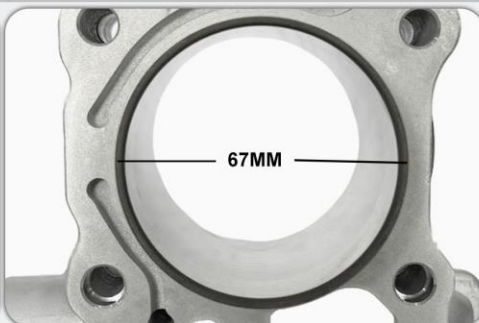

# HONDA RS150

**CODE**      **Ceramic Block**

**Parts**

LHK3103      **63MM**      BODY 69.5MM / SLEEVE DIAMETER 67MM / SLEEVE LONG 21MM / PISTON HEIGHT 12.5MM / FLAT PISTON

LHK3104      **62MM**      BODY 69.5MM / SLEEVE DIAMETER 67MM / SLEEVE LONG 21MM / PISTON HEIGHT 12.5MM / FLAT PISTON

PISTON FORGED  
 PISTON FLAT  
 PISTON HEIGHT 12.5MM

SLEEVE DIAMETER 67MM

SLEEVE LONG 21MM