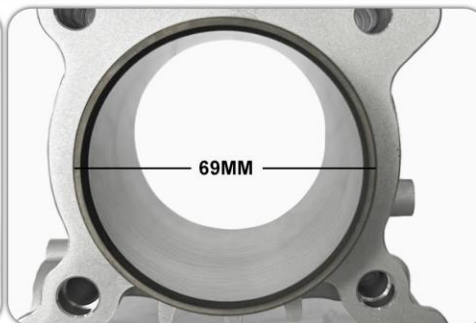

# Y16ZR 65MM

**CODE**      **Ceramic Block**

**Parts**

LHK3204

65MM

BODY 69.5MM / SLEEVE DIAMETER 69MM / SLEEVE LONG 23MM /  
 PISTON DOME 1.2MM / PISTON HEIGHT 12.7MM

PISTON FORGED  
 PISTON DOME 1.2MM  
 PISTON HEIGHT 12.7MM

SLEEVE DIAMETER 69MM

SLEEVE LONG 23MM