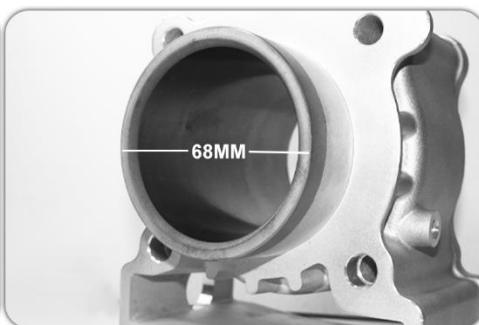

## CERAMIC BLOCK

## LC135 57MM

CODE	Ceramic Block LC135	Parts
LHK3013	57MM	BODY 69.5MM / SLEEVE DIAMETER 68MM / SLEEVE LONG 27MM / PISTON DOME 2.5MM / Piston Height 11.5mm

PISTON FORGED  
 PISTON DOME 2.5MM  
 PISTON HEIGHT 11.5MM