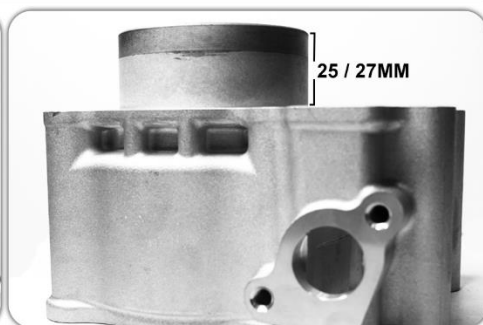

SLEEVE LONG 25MM / 27MM