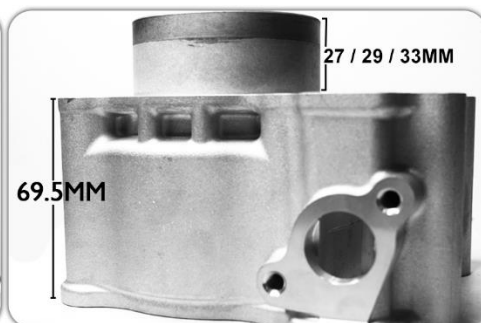

SLEEVE LONG 27MM / 29MM / 33MM