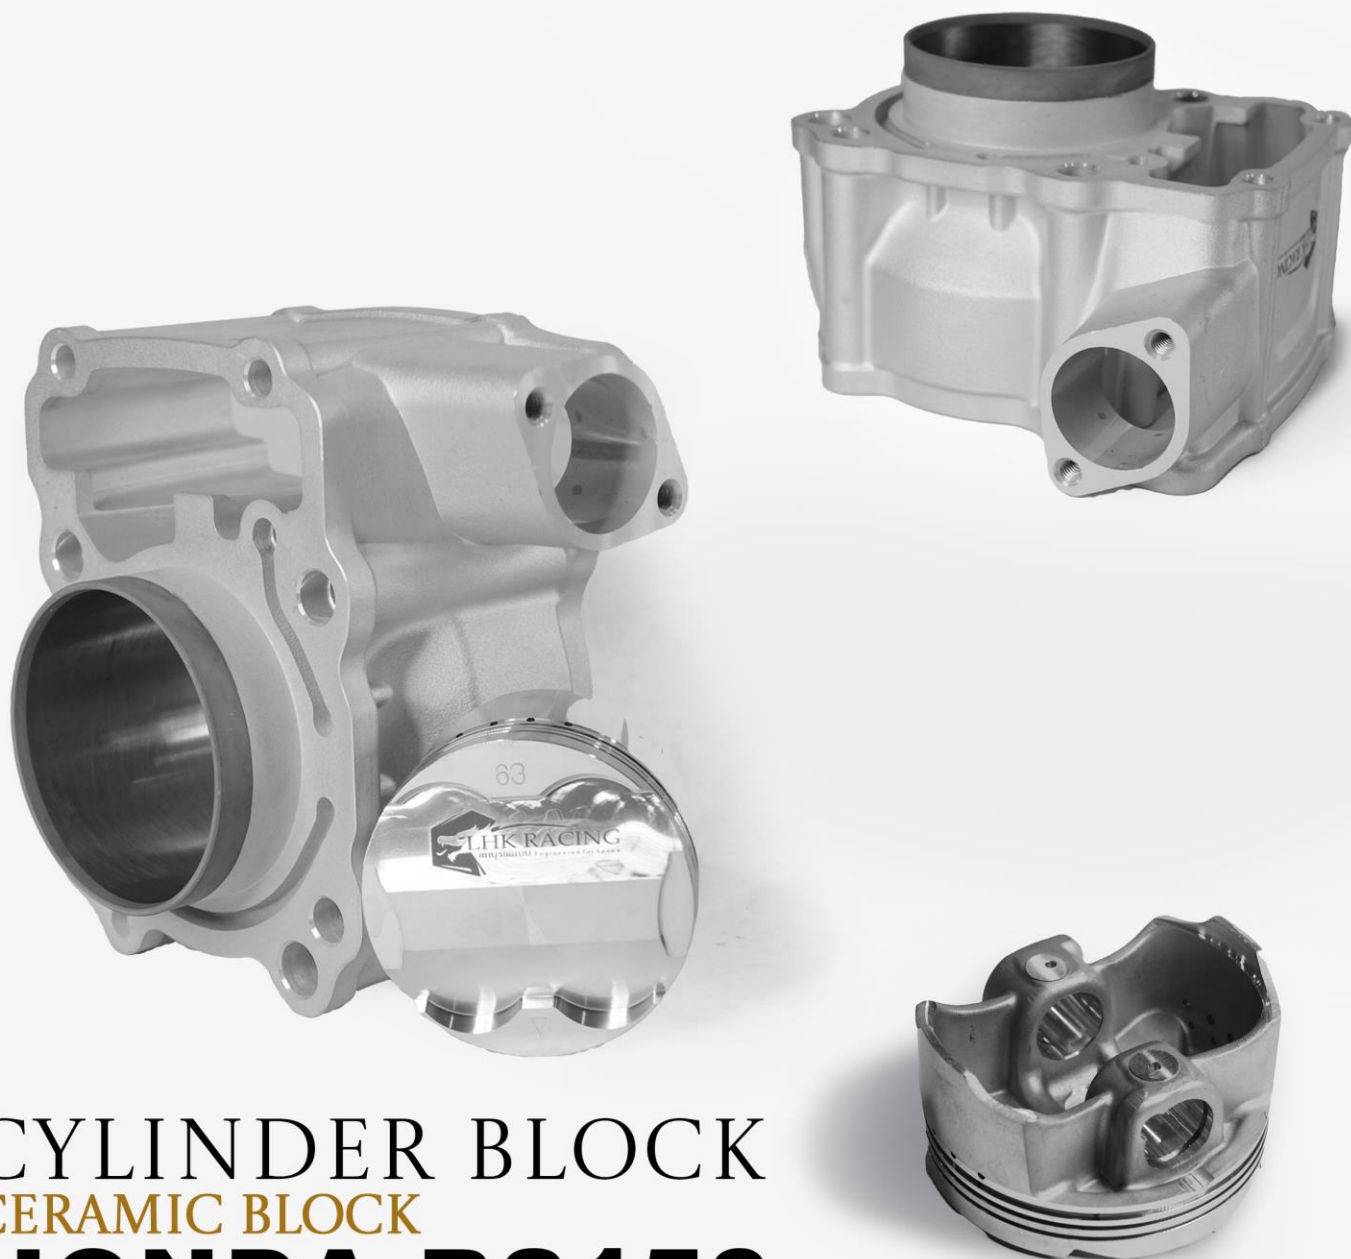

CYLINDER BLOCK

CERAMIC BLOCK

HONDA RS150

CODE	Ceramic Block	Parts
LHK3101	63MM	BODY 69.5MM / SLEEVE DIAMETER 67MM / SLEEVE LONG 21MM / PISTON DOME 3.0MM / PISTON HEIGHT 12.5MM
LHK3102	65MM	BODY 69.5MM / SLEEVE DIAMETER 69.5MM / SLEEVE LONG 21MM / PISTON DOME 1.2MM / PISTON HEIGHT 12.7MM