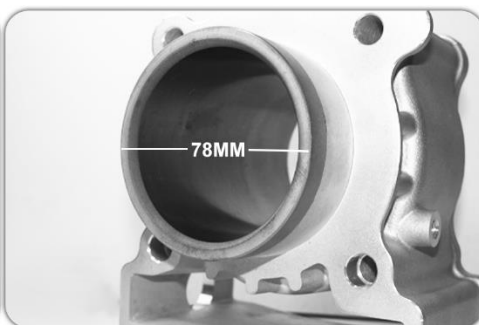

## LC135 72MM

**CODE**      **Ceramic Block**

**Parts**

LHK3021

72MM

BODY 69.5MM / SLEEVE DIAMETER 78MM / SLEEVE LONG 27MM / PISTON DOME 2.5MM

PISTON DOME 2.5MM

SLEEVE DIAMETER 78MM