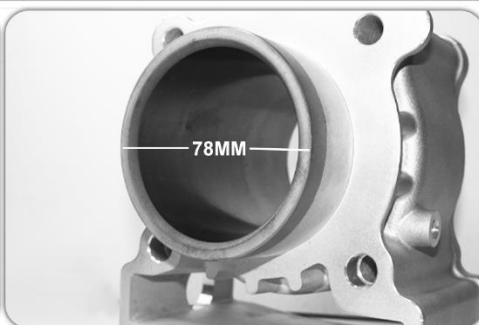

## LC135 72MM JET ROD

**CODE**      **Ceramic Block**

**Parts**

LHK3022

72MM JET ROD

BODY 76MM / SLEEVE DIAMETER 78MM / SLEEVE LONG 31MM / PISTON DOME 2.5MM

PISTON DOME 2.5MM

SLEEVE DIAMETER 78MM