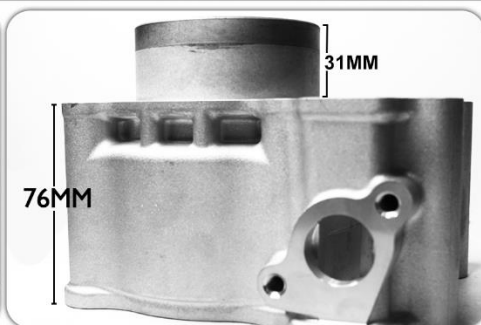

## LC135 72MM JET ROD

**CODE**      **Ceramic Block**

**Parts**

LHK3022

72MM JET ROD

BODY 76MM / SLEEVE DIAMETER 78MM / SLEEVE LONG 31MM / PISTON DOME 2.5MM

PISTON DOME 2.5MM

SLEEVE DIAMETER 78MM