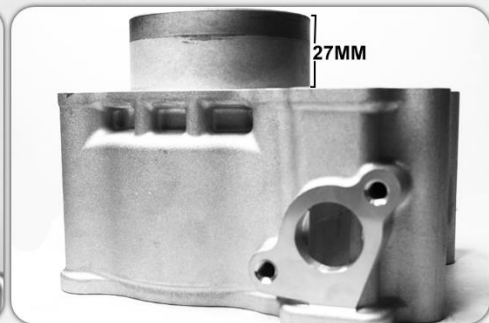

## LC135 60MM

CODE	Ceramic Block LC135	Parts
LHK3019	60MM	BODY 69.5MM / SLEEVE DIAMETER 68MM / SLEEVE LONG 27MM / PISTON DOME 3.0MM

PISTON DOME 3MM

SLEEVE DIAMETER 68MM

SLEEVE LONG 27MM