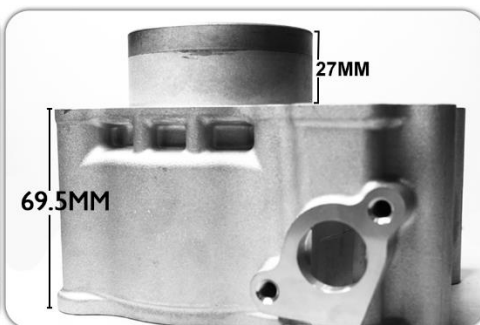

SLEEVE LONG 27MM