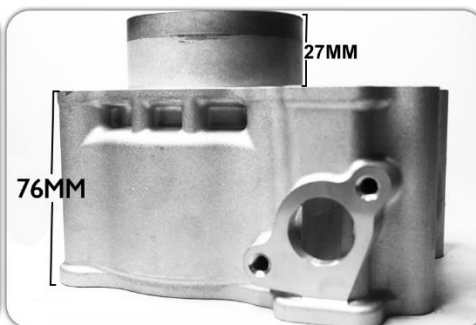

SLEEVE LONG 27MM
BODY 76MM