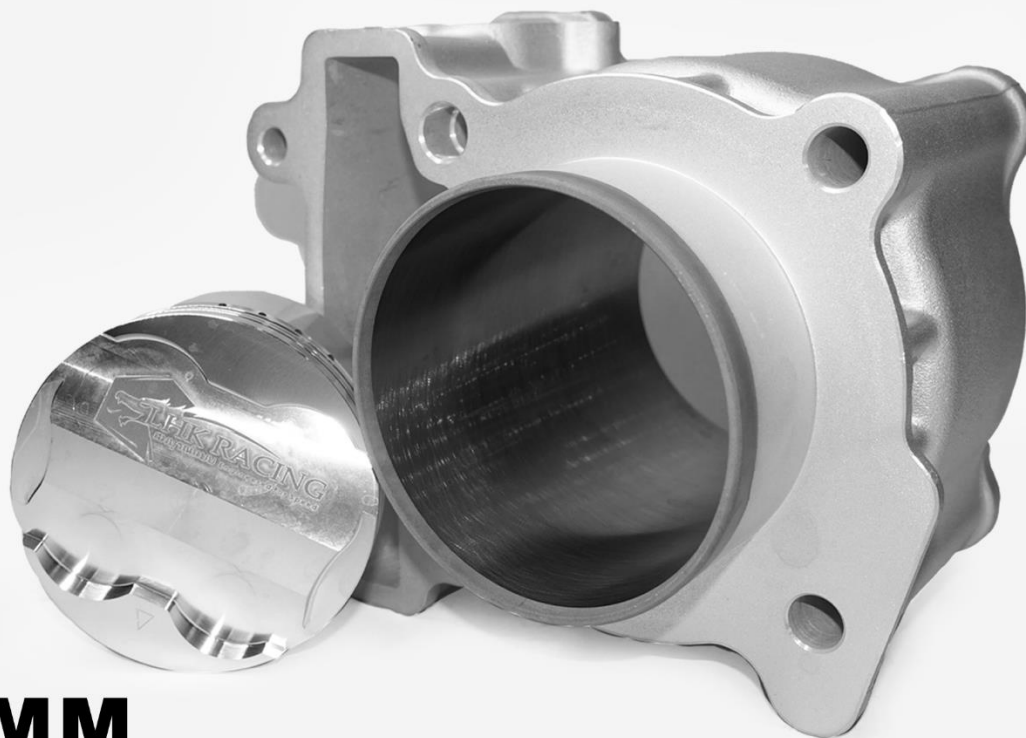

CYLINDER BLOCK

CERAMIC BLOCK

YAMAHA

LC135 66MM

CODE	Ceramic Block LC135	Parts
LHK3012	66MM	BODY 69.5MM / SLEEVE DIAMETER 70MM / SLEEVE LONG 28MM / PISTON DOME 3MM
LHK3017	66MM	BODY 69.5MM / SLEEVE DIAMETER 70.25MM / SLEEVE LONG 27MM / PISTON DOME 3MM