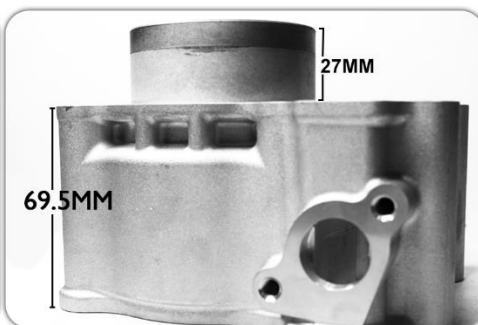

## LC135 72MM

**CODE**      **Ceramic Block**

**Parts**

LHK3021

72MM

BODY 69.5MM / SLEEVE DIAMETER 78MM / SLEEVE LONG 27MM / PISTON DOME 2.5MM

PISTON DOME 2.5MM

SLEEVE DIAMETER 78MM