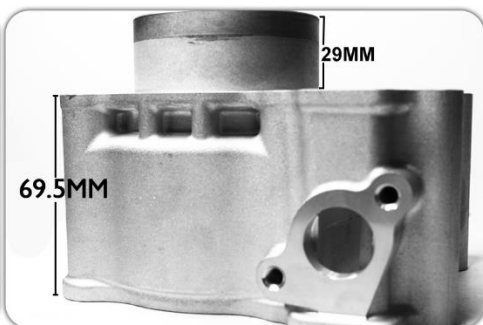

## LC135 68MM+4MM

CODE	Ceramic Block	Parts
LHK3020	68MM+4MM	BODY 69.5MM / SLEEVE DIAMETER 76MM / SLEEVE LONG 29MM / PISTON DOME 2.5MM

PISTON DOME 2.5MM

SLEEVE DIAMETER 76MM

SLEEVE LONG 29MM