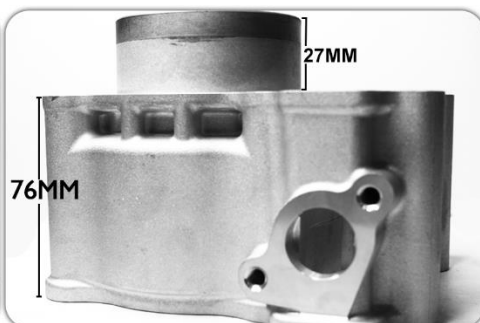

## LC135 66MM JET ROD

CODE	Ceramic Block LC135	Parts
LHK3018	66MM JET ROD	BODY 76MM / SLEEVE DIAMETER 73MM / SLEEVE LONG 27MM / PISTON DOME 3MM

PISTON DOME 3MM

SLEEVE DIAMETER 73MM

SLEEVE LONG 27MM  
BODY 76MM